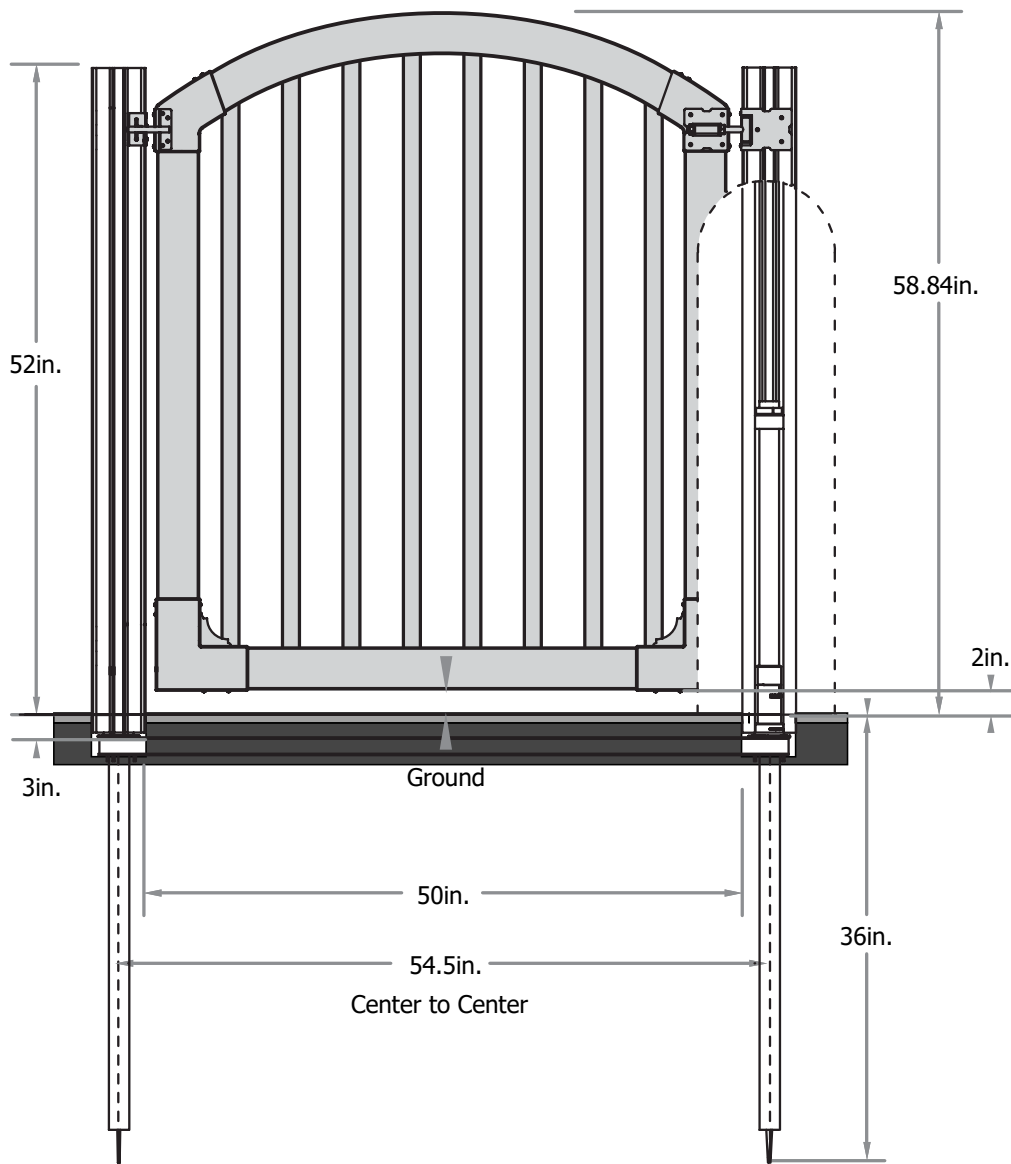

# Plain Jane Vinyl Gate

## SPEC DRAWINGS

Top Rail

Bottom Rail

Vertical Stiles